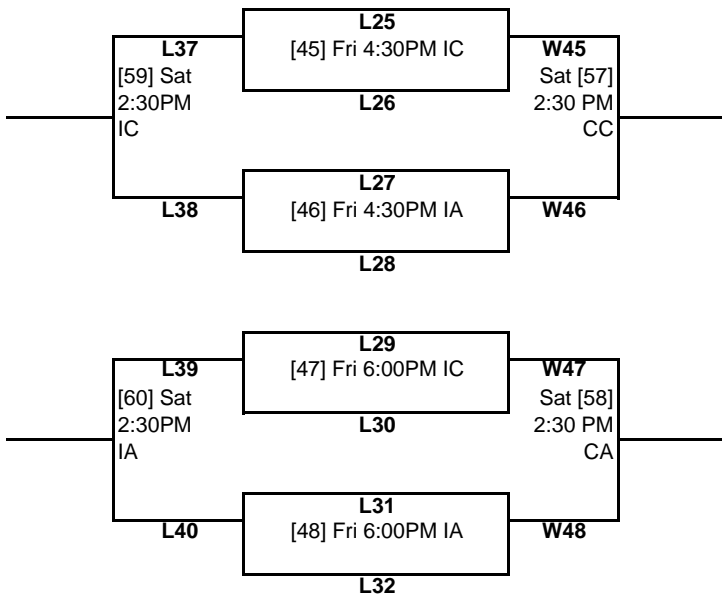

2015 FISD TIP-OFF CLASSIC

Silver Bracket

GAME LOCATIONS

- CC Centennial Comp. Gym
- CA Centennial Aux. Gym
- IC Independence Comp. Gym
- IA Independence Aux. Gym
- LC Liberty Comp. Gym
- LA Liberty Aux. Gym
- WC Wakeland Comp. Gym
- WA Wakeland Aux. Gym

Blue Brackets

5th Place Bracket

Blue Brackets