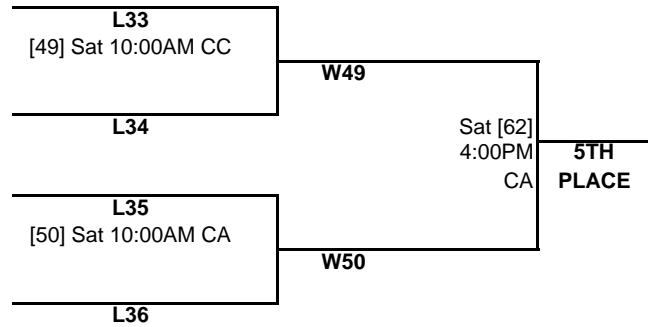

2015 FISD TIP-OFF CLASSIC

Silver Bracket

GAME LOCATIONS

- CC Centennial Comp. Gym
- CA Centennial Aux. Gym
- IC Independence Comp. Gym
- IA Independence Aux. Gym
- LC Liberty Comp. Gym
- LA Liberty Aux. Gym
- WC Wakeland Comp. Gym
- WA Wakeland Aux. Gym

Blue Brackets

5th Place Bracket

Blue Brackets