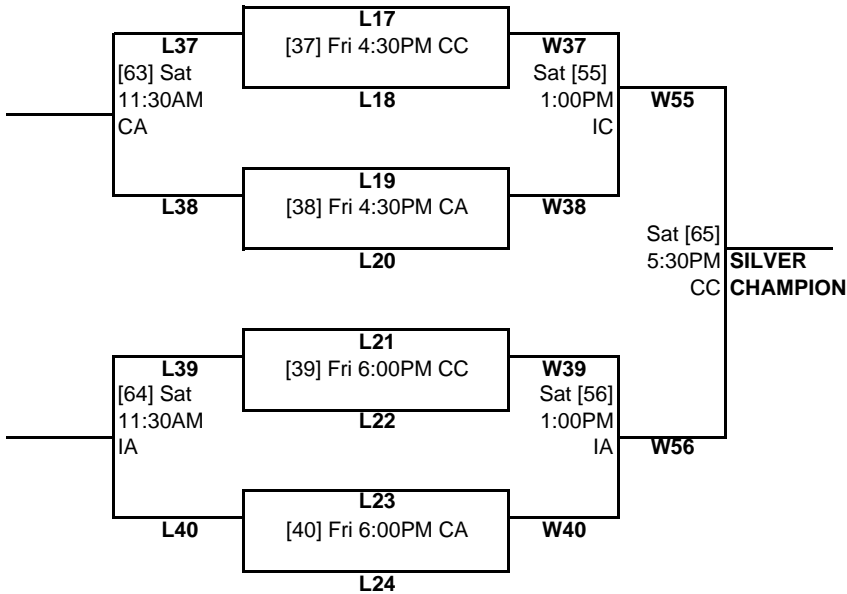

2015 FISD TIP-OFF CLASSIC

Silver Bracket

GAME LOCATIONS

- CC Centennial Comp. Gym
- CA Centennial Aux. Gym
- IC Independence Comp. Gym
- IA Independence Aux. Gym
- LC Liberty Comp. Gym
- LA Liberty Aux. Gym
- WC Wakeland Comp. Gym
- WA Wakeland Aux. Gym

Blue Brackets

5th Place Bracket

Blue Brackets